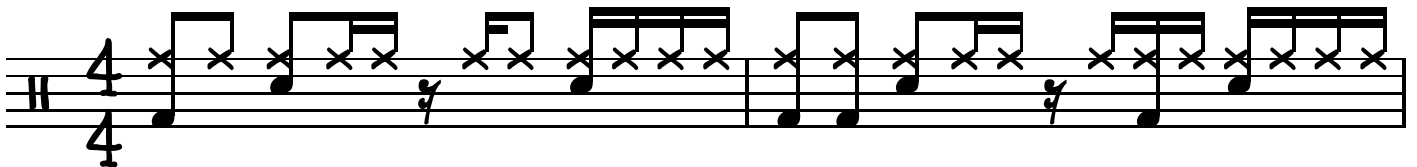

Drum Beat

"Son Of A Preacher Man"

Dusty Springfield (Gene Chrisman)

Tempo: ♩ = 91 Bpm

Chorus Drum Beat (Occurs: 1:44)

Note: Right hand plays bell of Ride Cymbal. All 1/16th notes are slightly "swung"...

1 + 2 + a 3 e + 4 e + a 1 + 2 + a 3 e + a 4 e + a