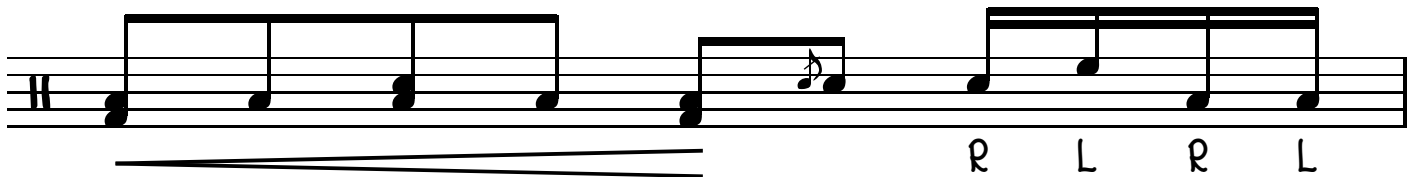

Occurs: 2:43

1 + 2 + 3 + 4 e + a