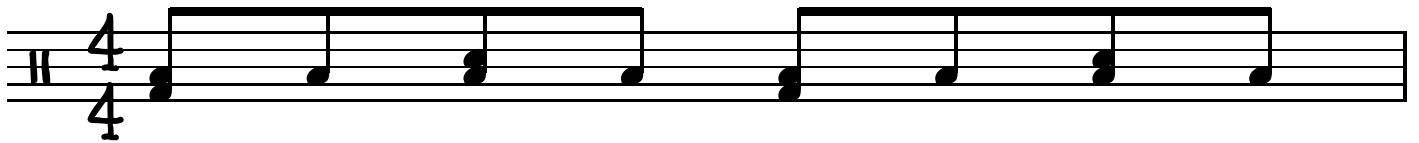

# "All Too Well"

Tempo: ♩ = 93 Bpm Taylor Swift

Occurs: 0:41

1 + 2 + 3 + 4 +

Occurs: 2:22

1 + 2 + 3 + 4 +

Occurs: 2:24

1 + 2 + 3 + 4 + 1 + 2 + 3 + 4 +